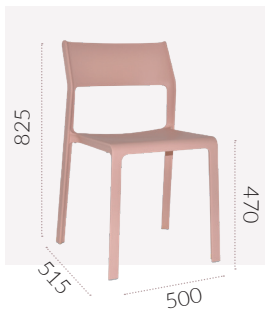

TRILL

Chairs & Stools

ORIGIN: Italy

USE: Outdoor

WARRANTY: 12 Months

DIMENSIONS:

Side Chair

 4.2 kg

Arm Chair

 4.7 kg

650 Stool

 4.8 kg

750 Stool

 5.1 kg

NARDI

CODES: